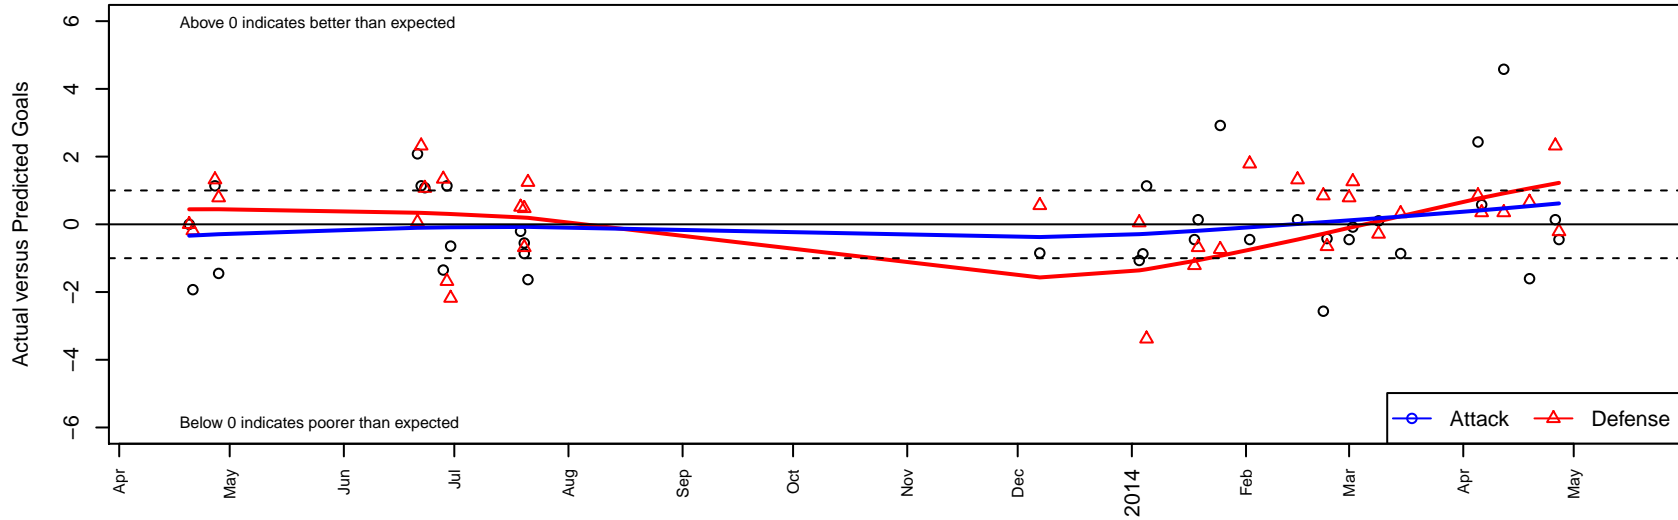

Westside Timbers Copa B98

Dots are actual minus expected GF (blue circles) and GA (red triangles).
Blue line is smoothed change in attack strength. Red is smoothed change in defense strength.